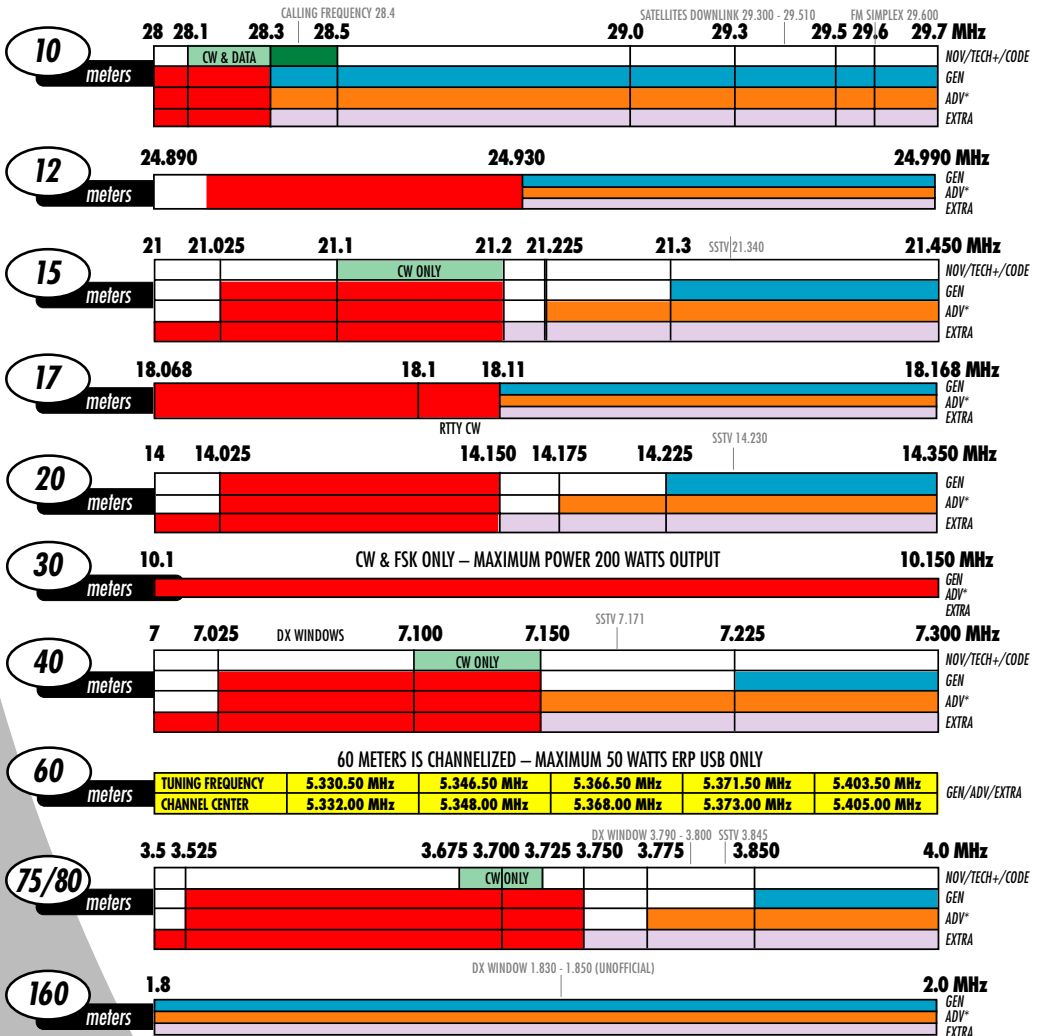

*Grandfathered