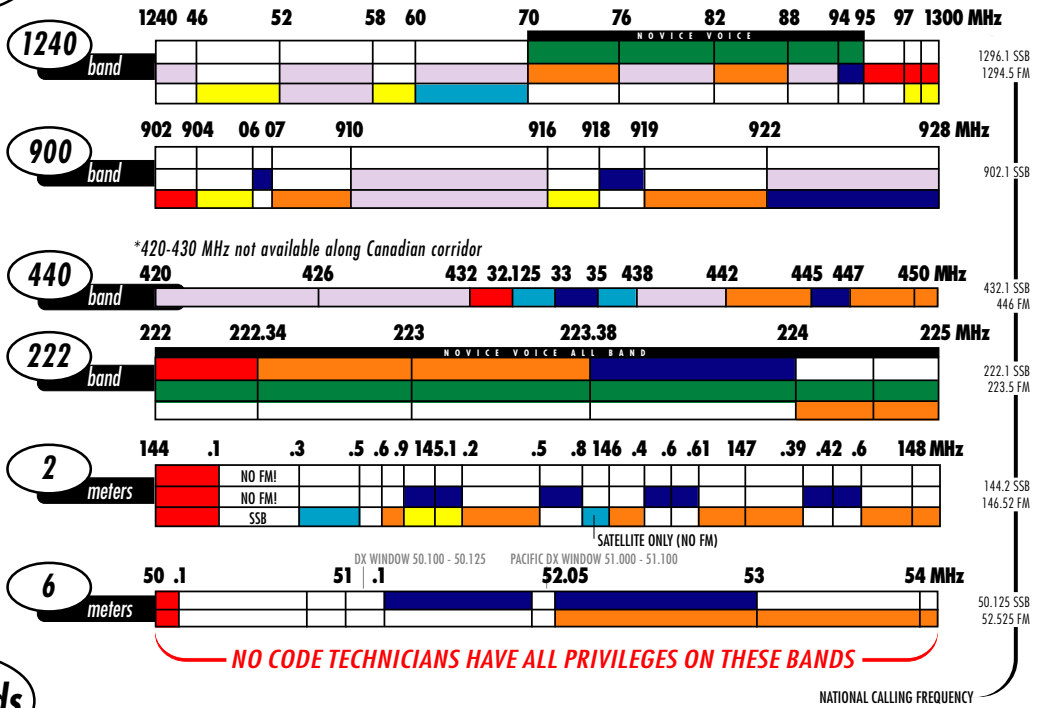

AMATEUR RADIO BAND PLAN

UHF/VHF

- NOVICE VOICE AND DATA*
- AMATEUR TELEVISION FAST SCAN
- SATELLITE (NO FM)
- CW AND WEAK SIGNAL (NO FM)
- DIGITAL
- FM SIMPLEX
- SSB
- FM REPEATER

HF Bands

- NOVICE/TECHNICIAN W/ CODE, CW*
- NOVICE/TECHNICIAN PLUS, VOICE
- GENERAL VOICE, CW, SSTV, FAX
- ADVANCED VOICE, CW, SSTV, FAX*
- EXTRA VOICE, CW, SSTV, FAX
- CW, FSK
- NO PRIVILEGES